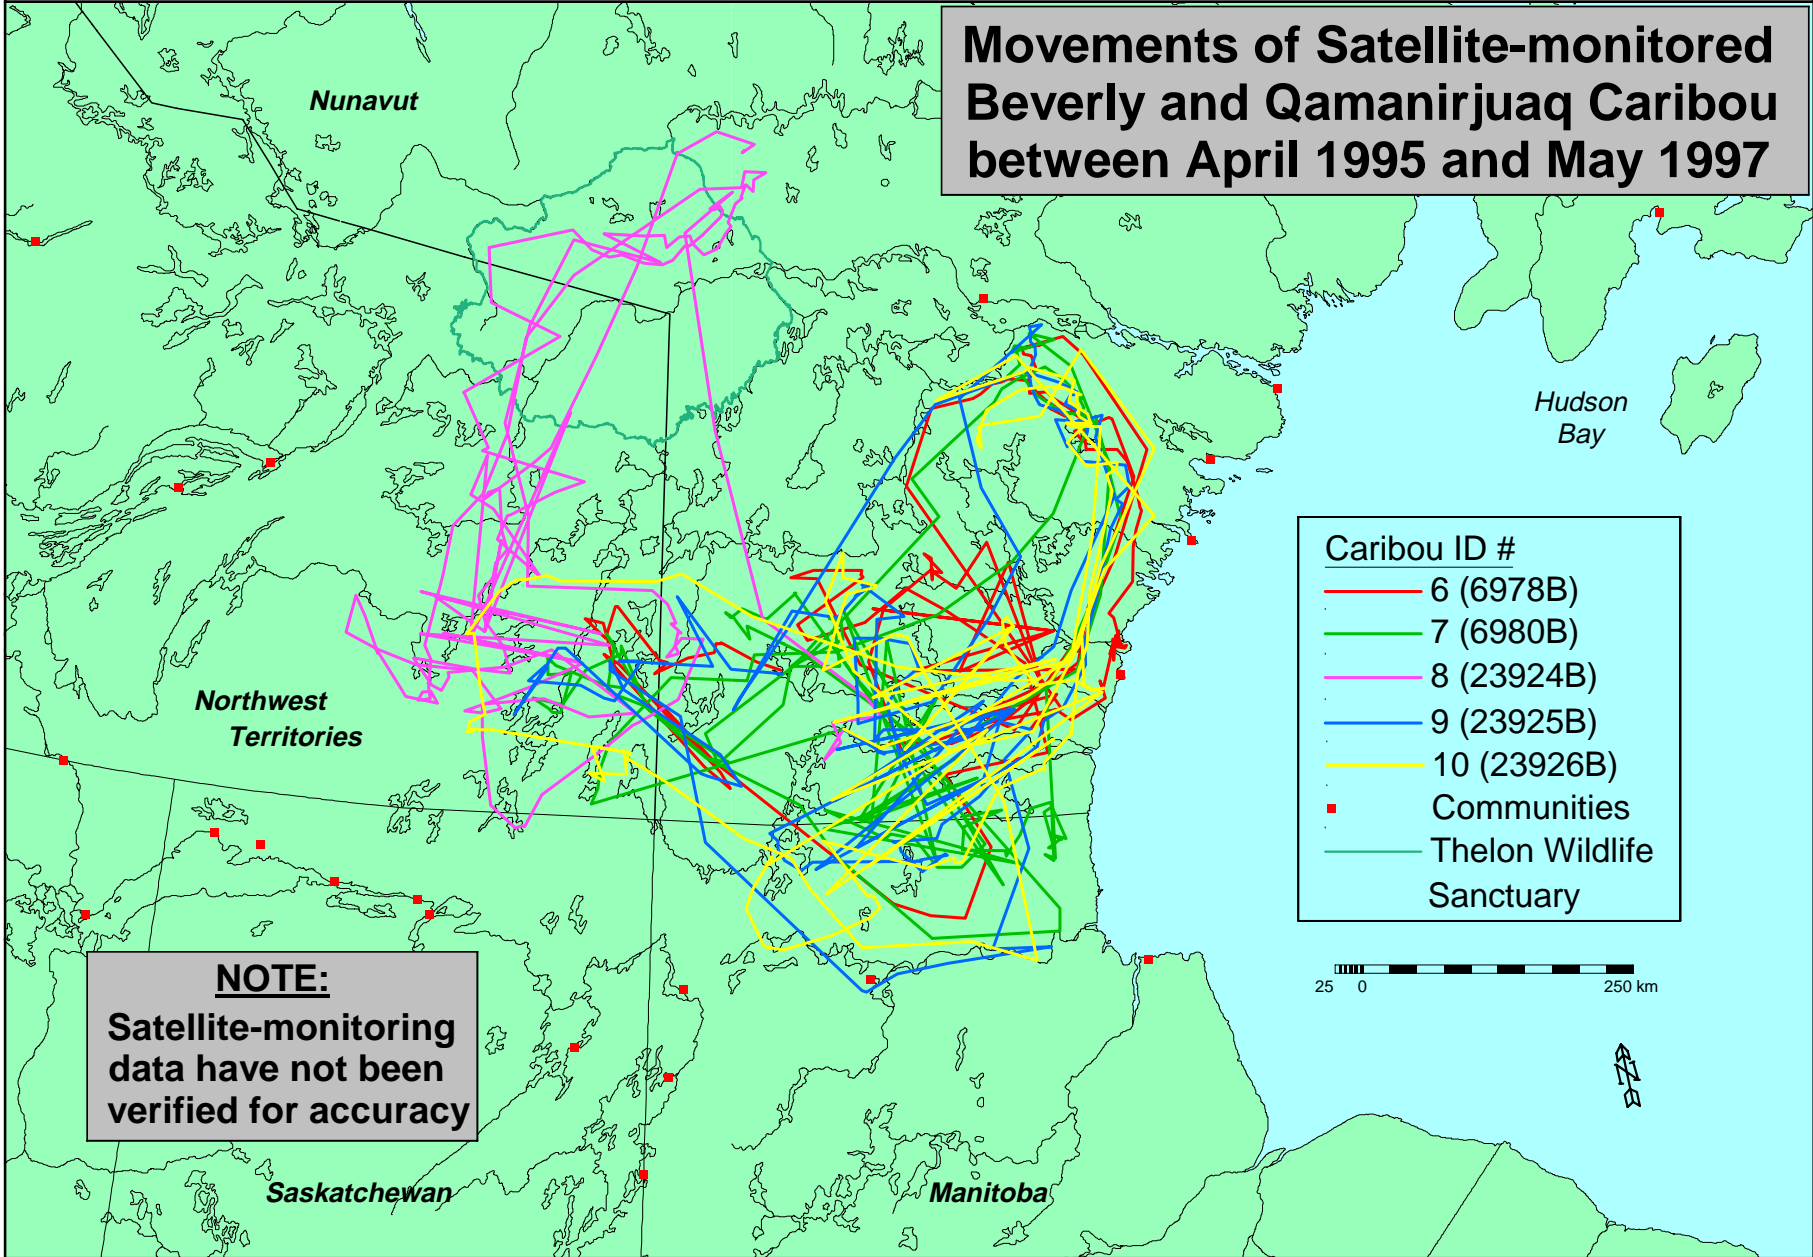

Movements of Satellite-monitored Beverly and Qamanirjuaq Caribou between April 1995 and May 1997

Caribou ID #

- 6 (6978B)
- 7 (6980B)
- 8 (23924B)
- 9 (23925B)
- 10 (23926B)
- Communities
- Thelon Wildlife Sanctuary

NOTE:
Satellite-monitoring data have not been verified for accuracy